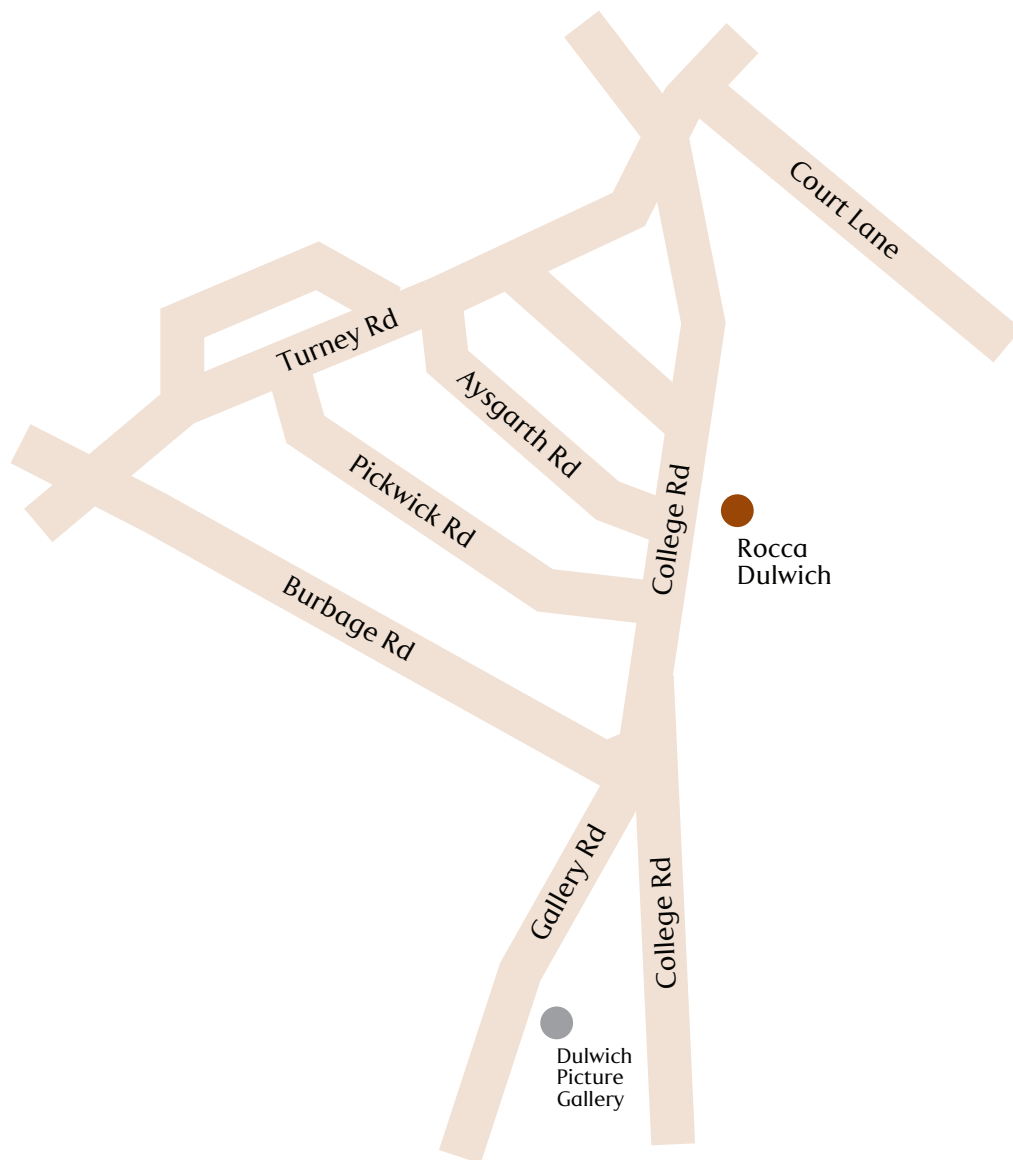

rocca

DI PAPA

How to find us

Opening times 11am – 11pm Mon to Sun

020 8299 6333

75-79 Dulwich Village, London SE21 7BJ

rocca@roccarestaurants.com